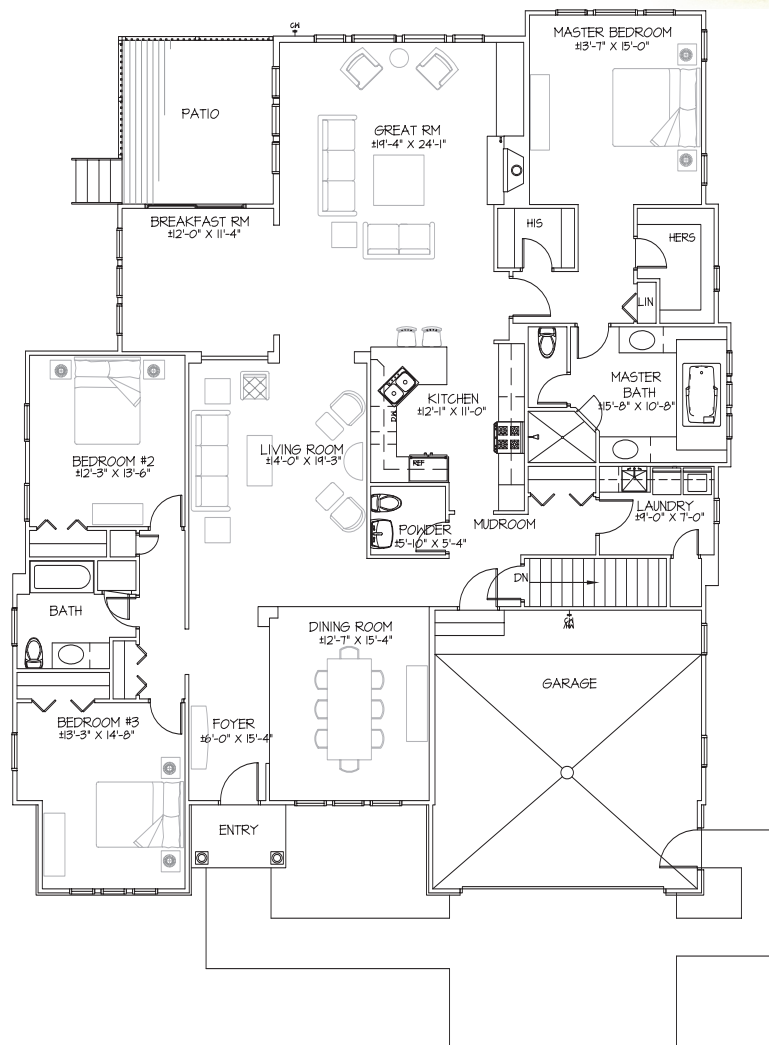

*Building Beautiful Homes with
Integrity, Expert Craftsmanship
and Personal Service Since 1921*

The Canterbury

Canterbury

2,787 Sq. Ft.

MILLER

H O M E S

at Sterling Lakes in Pepper Pike

This sheet is provided for illustration purposes only and is not part of a legal contract.
Prices and sizes are subject to change without notice.