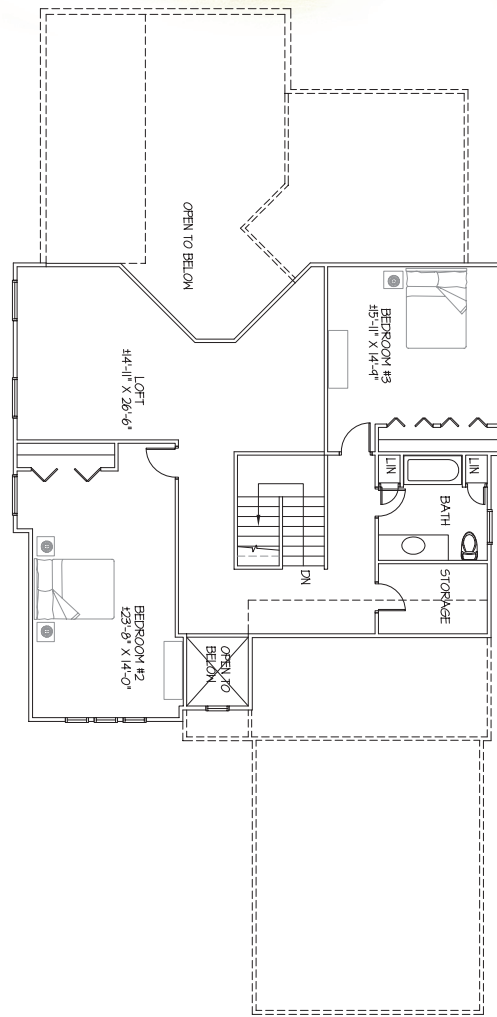

*Building Beautiful Homes with
Integrity, Expert Craftsmanship
and Personal Service Since 1921*

The Nottingham

Nottingham

3,723Sq. Ft.

First Floor

Second Floor

MILLER

H O M E S

at Sterling Lakes in Pepper Pike

This sheet is provided for illustration purposes only and is not part of a legal contract.
Prices and sizes are subject to change without notice.