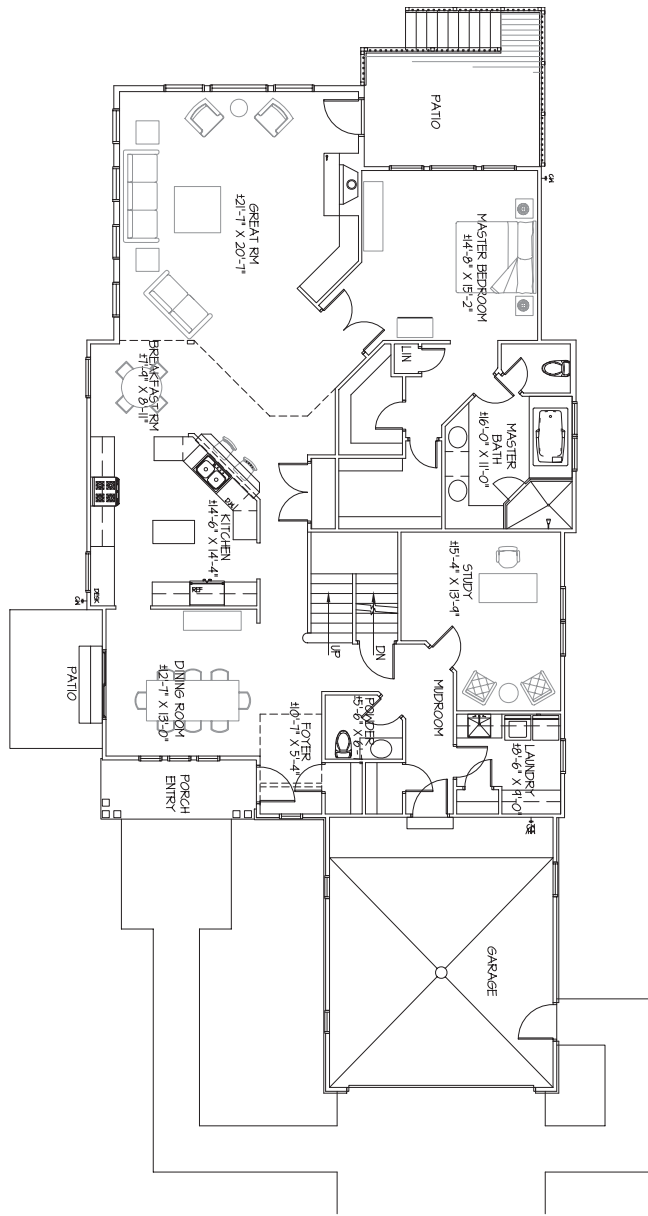

*Building Beautiful Homes with
Integrity, Expert Craftsmanship
and Personal Service Since 1921*

The Nottingham

Nottingham

3,723Sq. Ft.

First Floor

Second Floor

MILLER

H O M E S

at Sterling Lakes in Pepper Pike

This sheet is provided for illustration purposes only and is not part of a legal contract.
Prices and sizes are subject to change without notice.