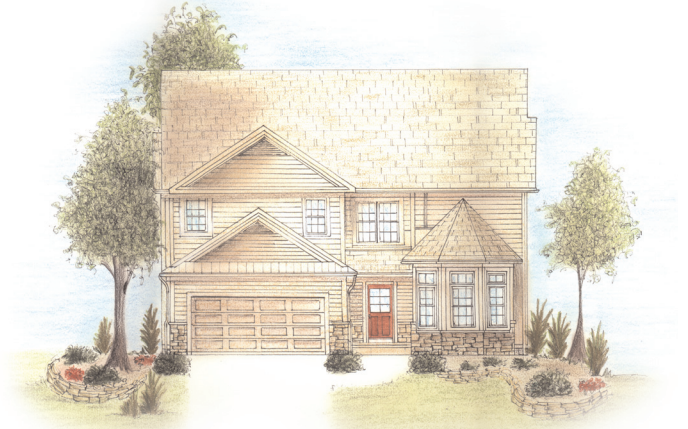

*Building Beautiful Homes with
Integrity, Expert Craftsmanship
and Personal Service Since 1921*

The Manchester

Manchester

3,580 Sq. Ft.

First Floor

Second Floor

MILLER

H O M E S

at Sterling Lakes in Pepper Pike

This sheet is provided for illustration purposes only and is not part of a legal contract.
Prices and sizes are subject to change without notice.