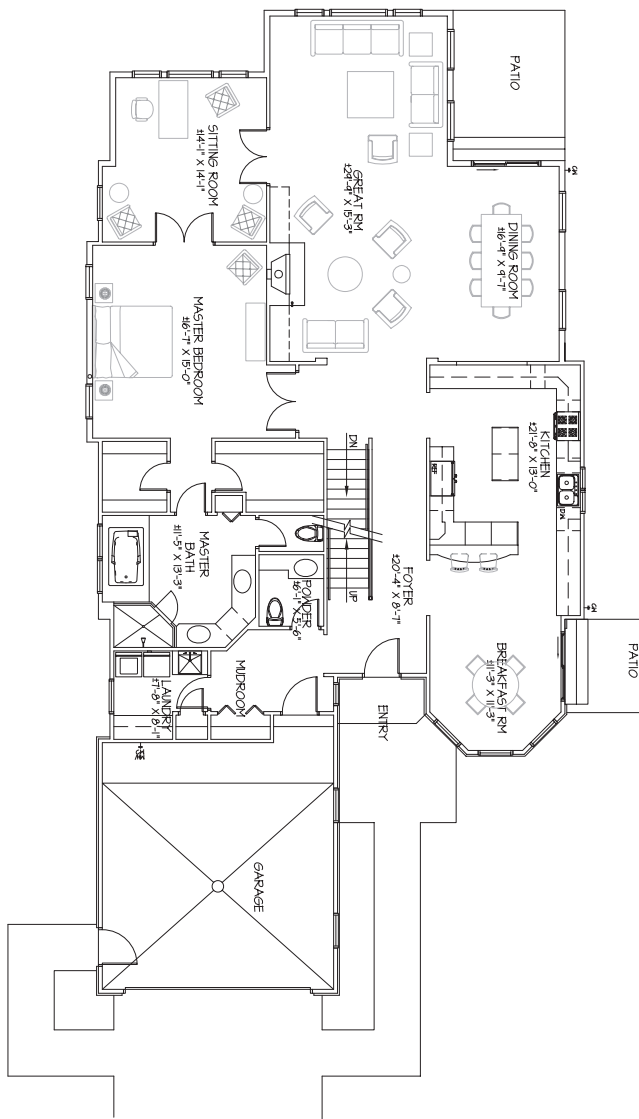

*Building Beautiful Homes with
Integrity, Expert Craftsmanship
and Personal Service Since 1921*

The Manchester

Manchester

3,580 Sq. Ft.

First Floor

Second Floor

MILLER

H O M E S

at Sterling Lakes in Pepper Pike

This sheet is provided for illustration purposes only and is not part of a legal contract.
Prices and sizes are subject to change without notice.