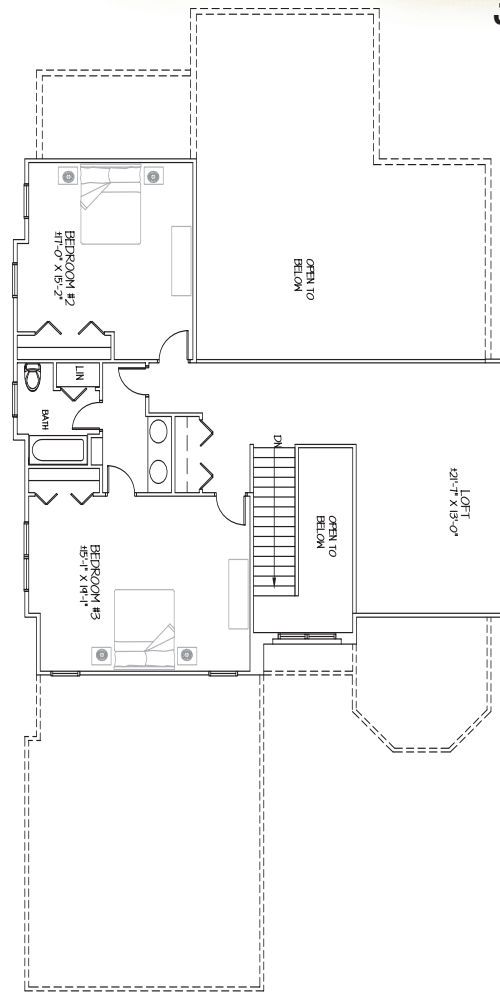

*Building Beautiful Homes with
Integrity, Expert Craftsmanship
and Personal Service Since 1921*

The Manchester

Manchester

3,580 Sq. Ft.

First Floor

Second Floor

MILLER

H O M E S

at Sterling Lakes in Pepper Pike

This sheet is provided for illustration purposes only and is not part of a legal contract.
Prices and sizes are subject to change without notice.