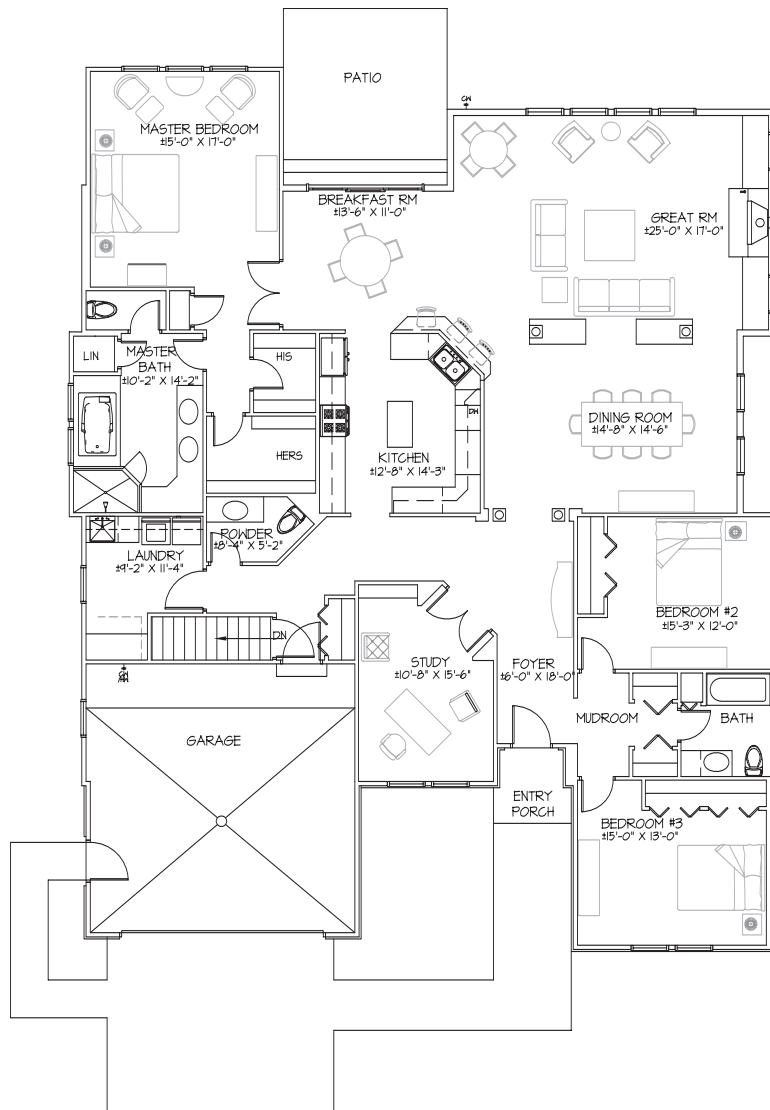

The Kensington

2,880 Sq. Ft.

MILLER

H O M E S

at Sterling Lakes in Pepper Pike

This sheet is provided for illustration purposes only and is not part of a legal contract.
Prices and sizes are subject to change without notice.