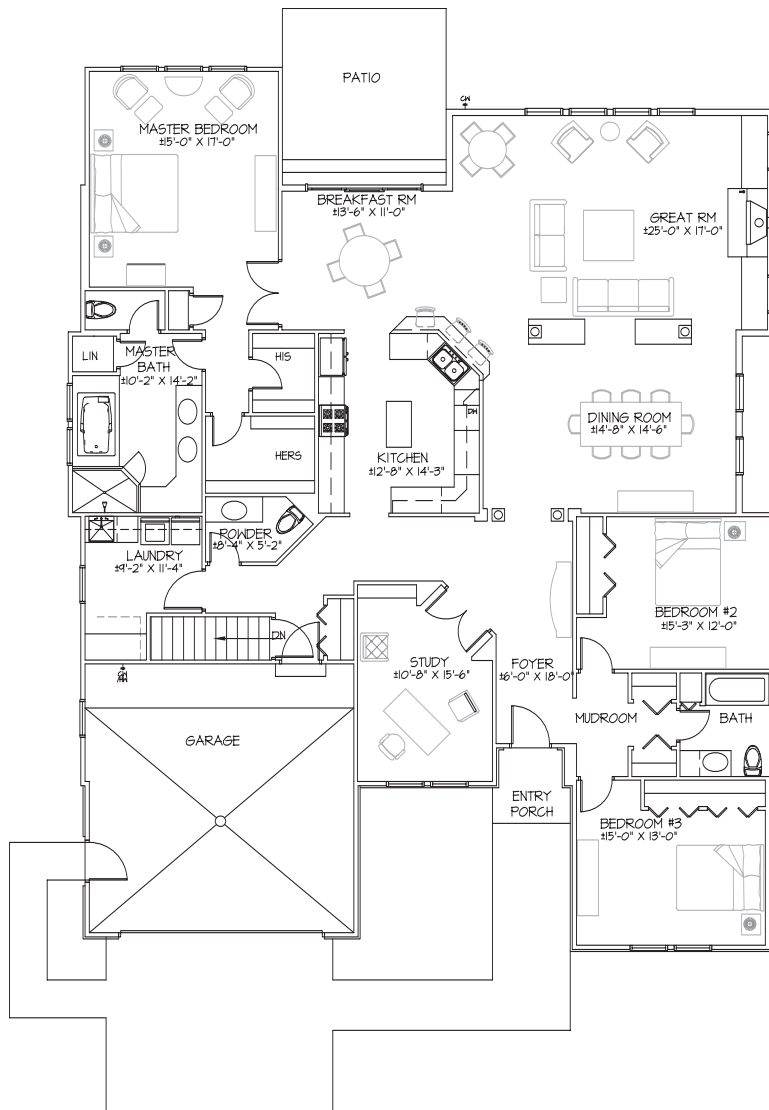

The Kensington

2,880 Sq. Ft.

MILLER

H O M E S

at Sterling Lakes in Pepper Pike

This sheet is provided for illustration purposes only and is not part of a legal contract.
Prices and sizes are subject to change without notice.